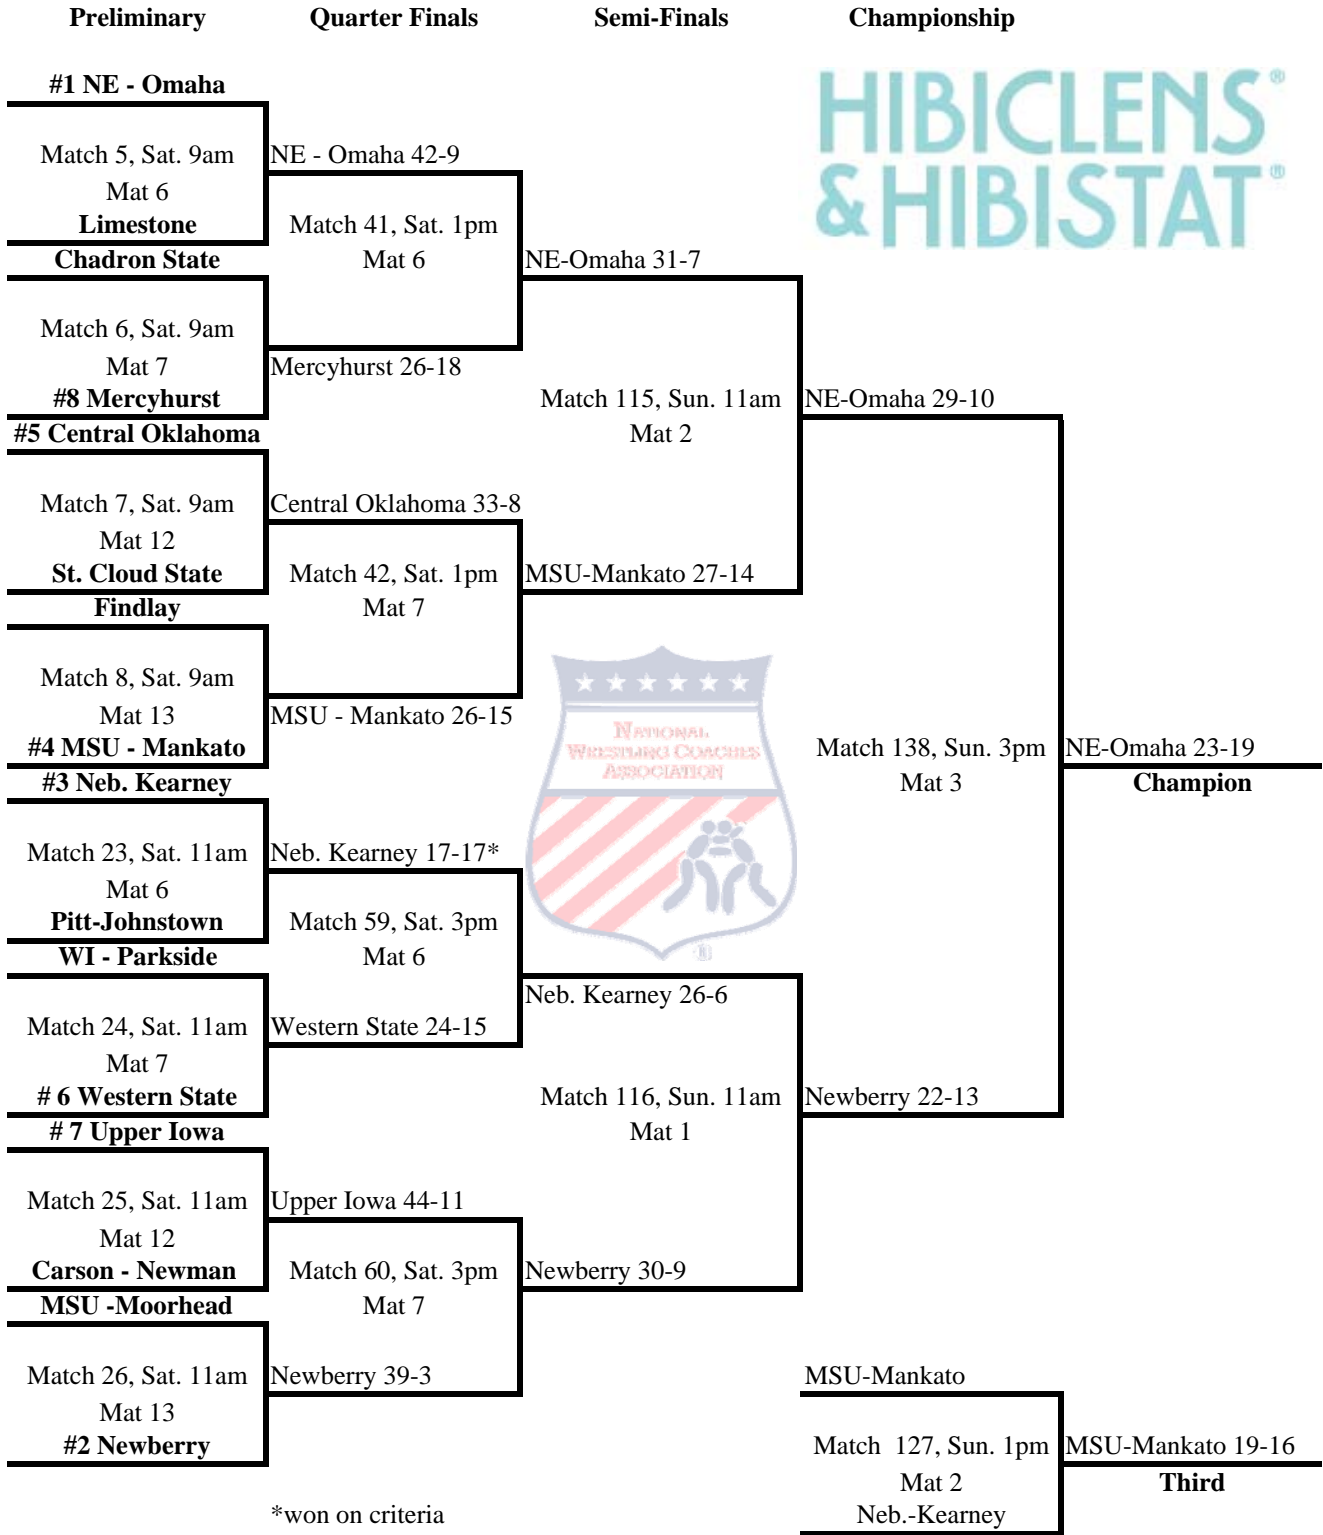

NWCA/Cliff Keen National Duals Presented by Hibiclens

Tournament Bracket Division I - Championship

Tournament Bracket Division I - Consolation

Preliminary Second Round Third Round Fifth Place

NWCA/Cliff Keen National Duals Presented by Hibiclens
Tournament Bracket
Division II - Championship