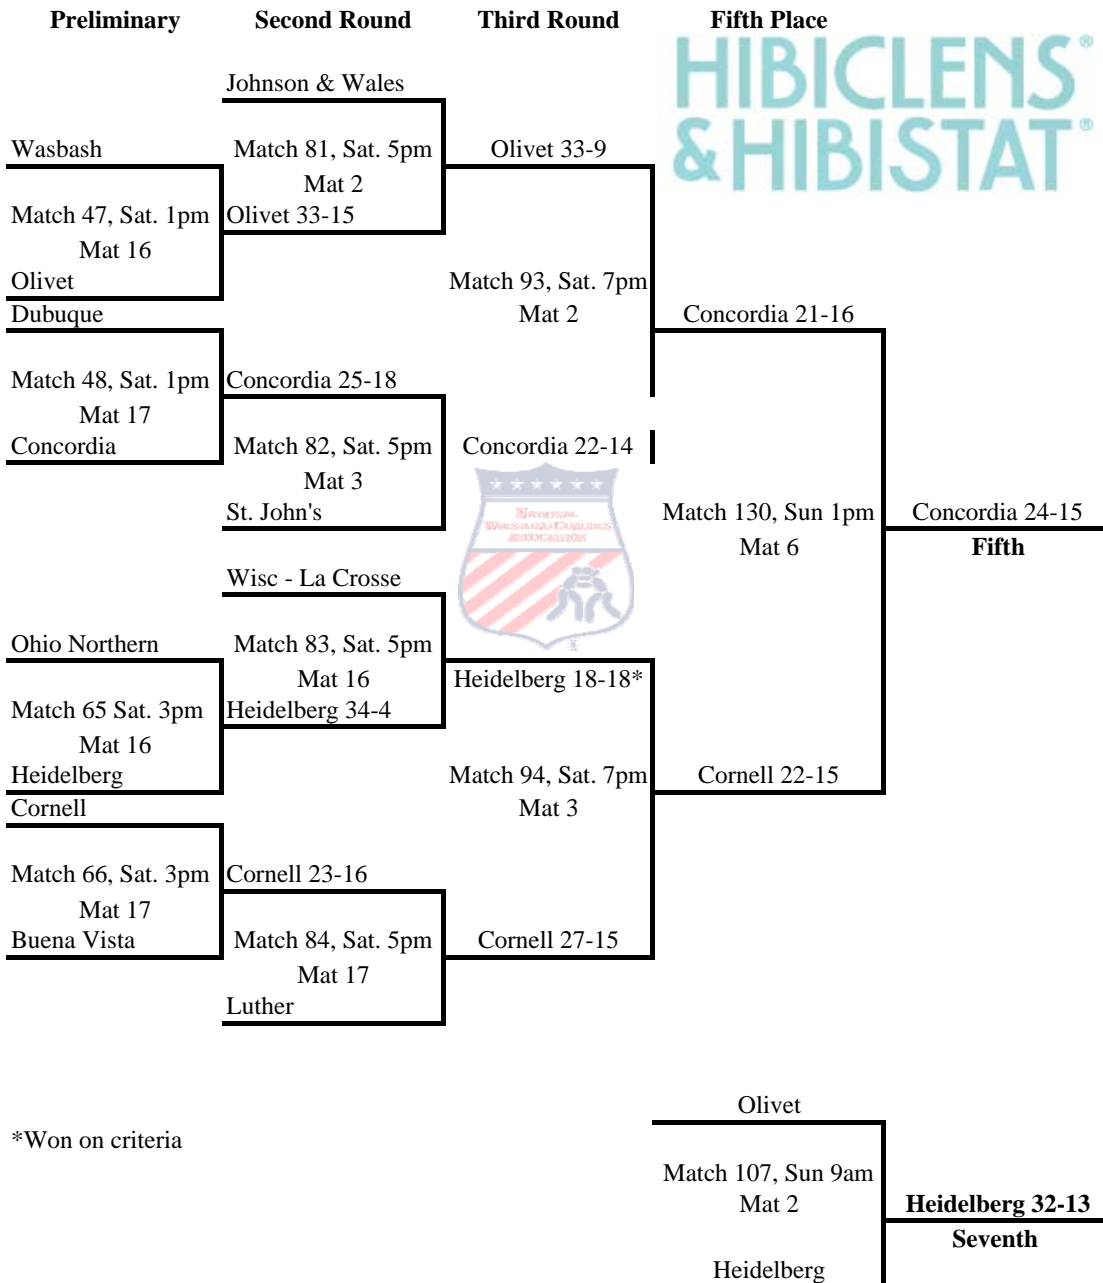

Tournament Bracket
Division III - Consolation

*Won on criteria