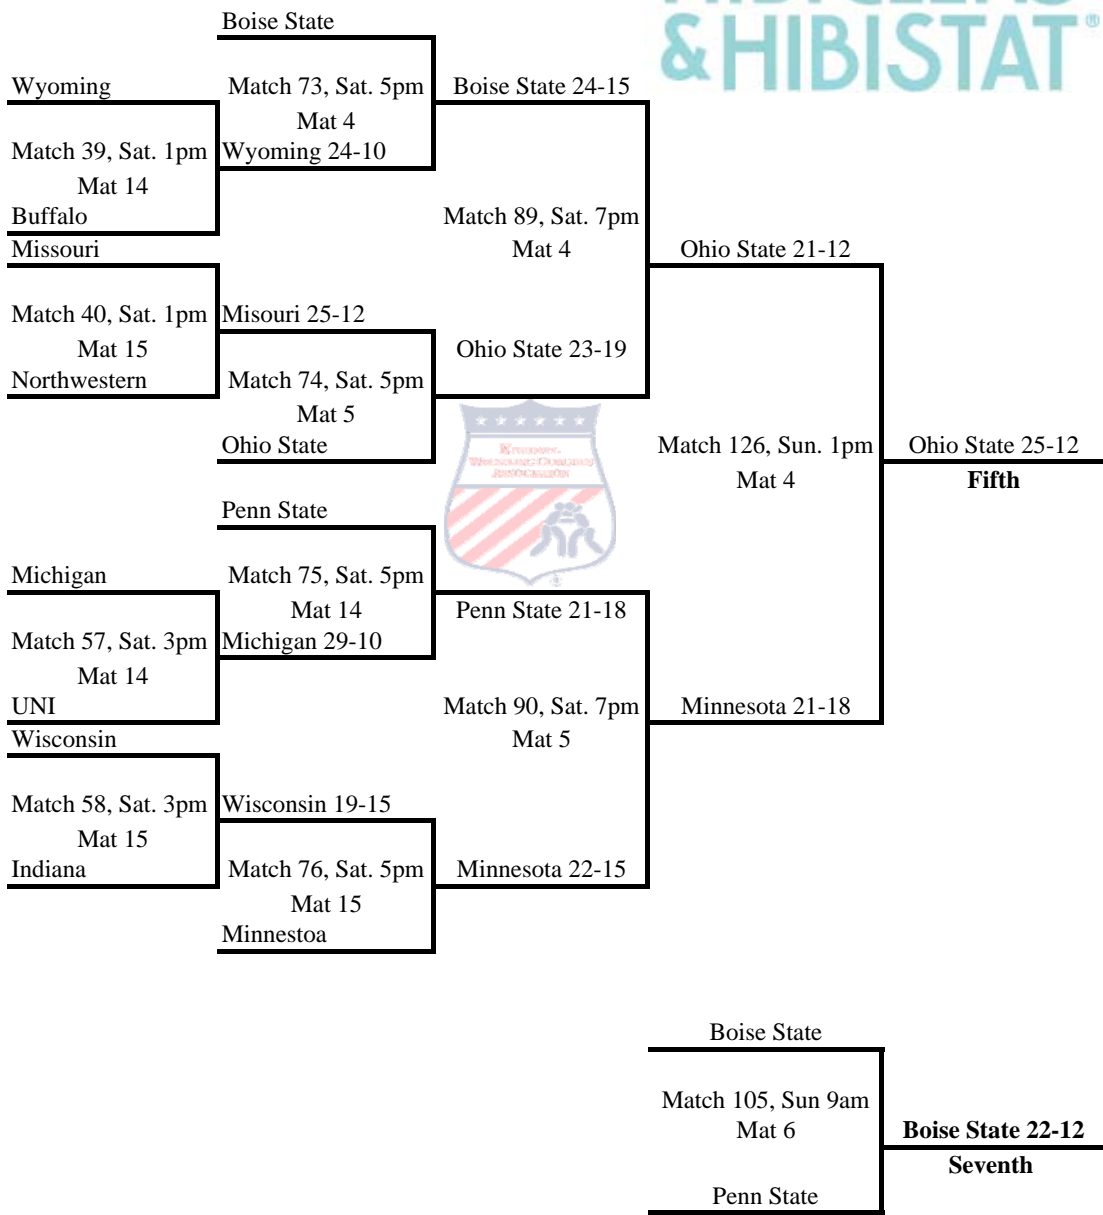

NWCA/Cliff Keen National Duals Presented by Hibiclens

Tournament Bracket Division I - Championship

Tournament Bracket Division I - Consolation

Preliminary Second Round Third Round Fifth Place

NWCA/Cliff Keen National Duals Presented by Hibiclens
Tournament Bracket
Division II - Championship