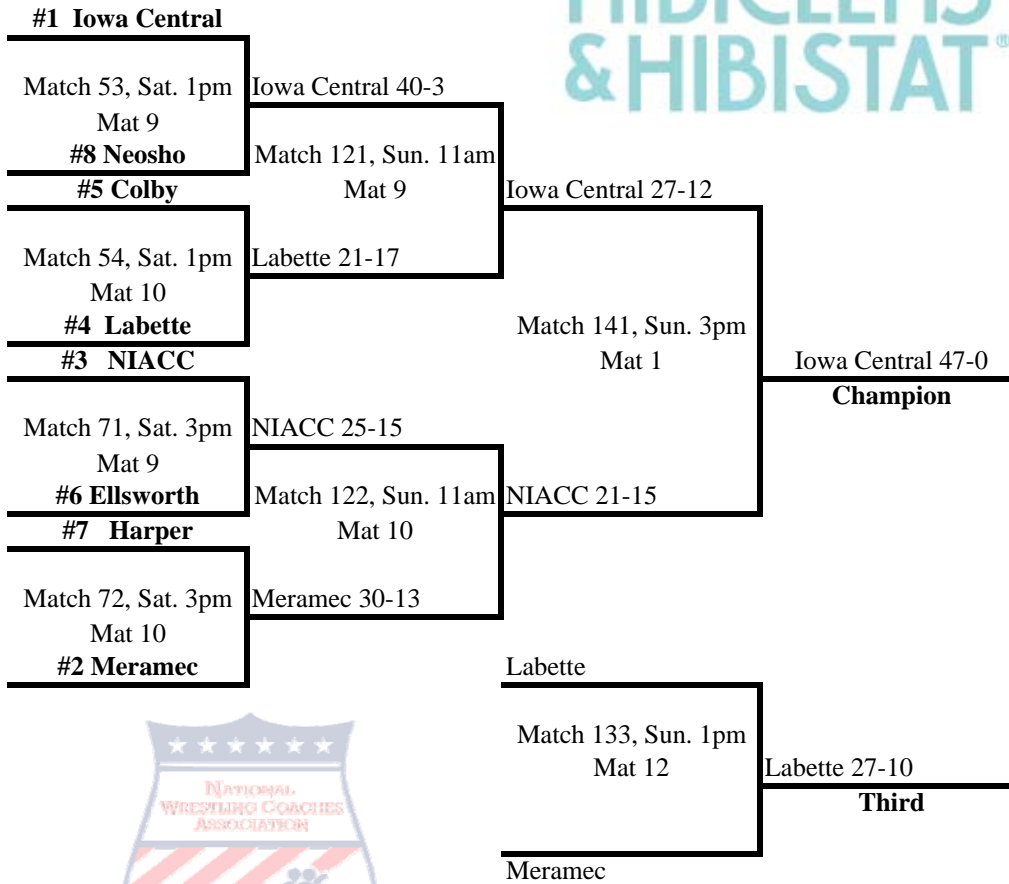

NWCA/Cliff Keen National Duals Presented by Hibiclens

Tournament Bracket Division I - Championship

Tournament Bracket Division I - Consolation

Preliminary Second Round Third Round Fifth Place

NWCA/Cliff Keen National Duals Presented by Hibiclens
Tournament Bracket
Division II - Championship

*won on criteria

Tournament Bracket
Division III - Consolation

*Won on criteria

NWCA/Cliff Keen National Duals Presented by Hibiclens

Tournament Bracket NAIA - Championship

Preliminary

Quarter Finals

Semi-Finals

Championship

* Won on criteria

NWCA/Cliff Keen National Duals Presented by Hibiclens

Tournament Bracket NJCAA - Championship

Preliminary

Semi-Finals

Championship

**NWCA/Cliff Keen National Duals Presented by Hibiclens
Tournament Bracket
NJCAA - Consolation**

Preliminary

Fifth Place

**HIBICLENS[®]
& HIBISTAT[®]**

Neosho

Match 97, Sat. 7pm
Mat 1

Colby

Colby 32-15

Match 110, Sun. 9am
Mat 10