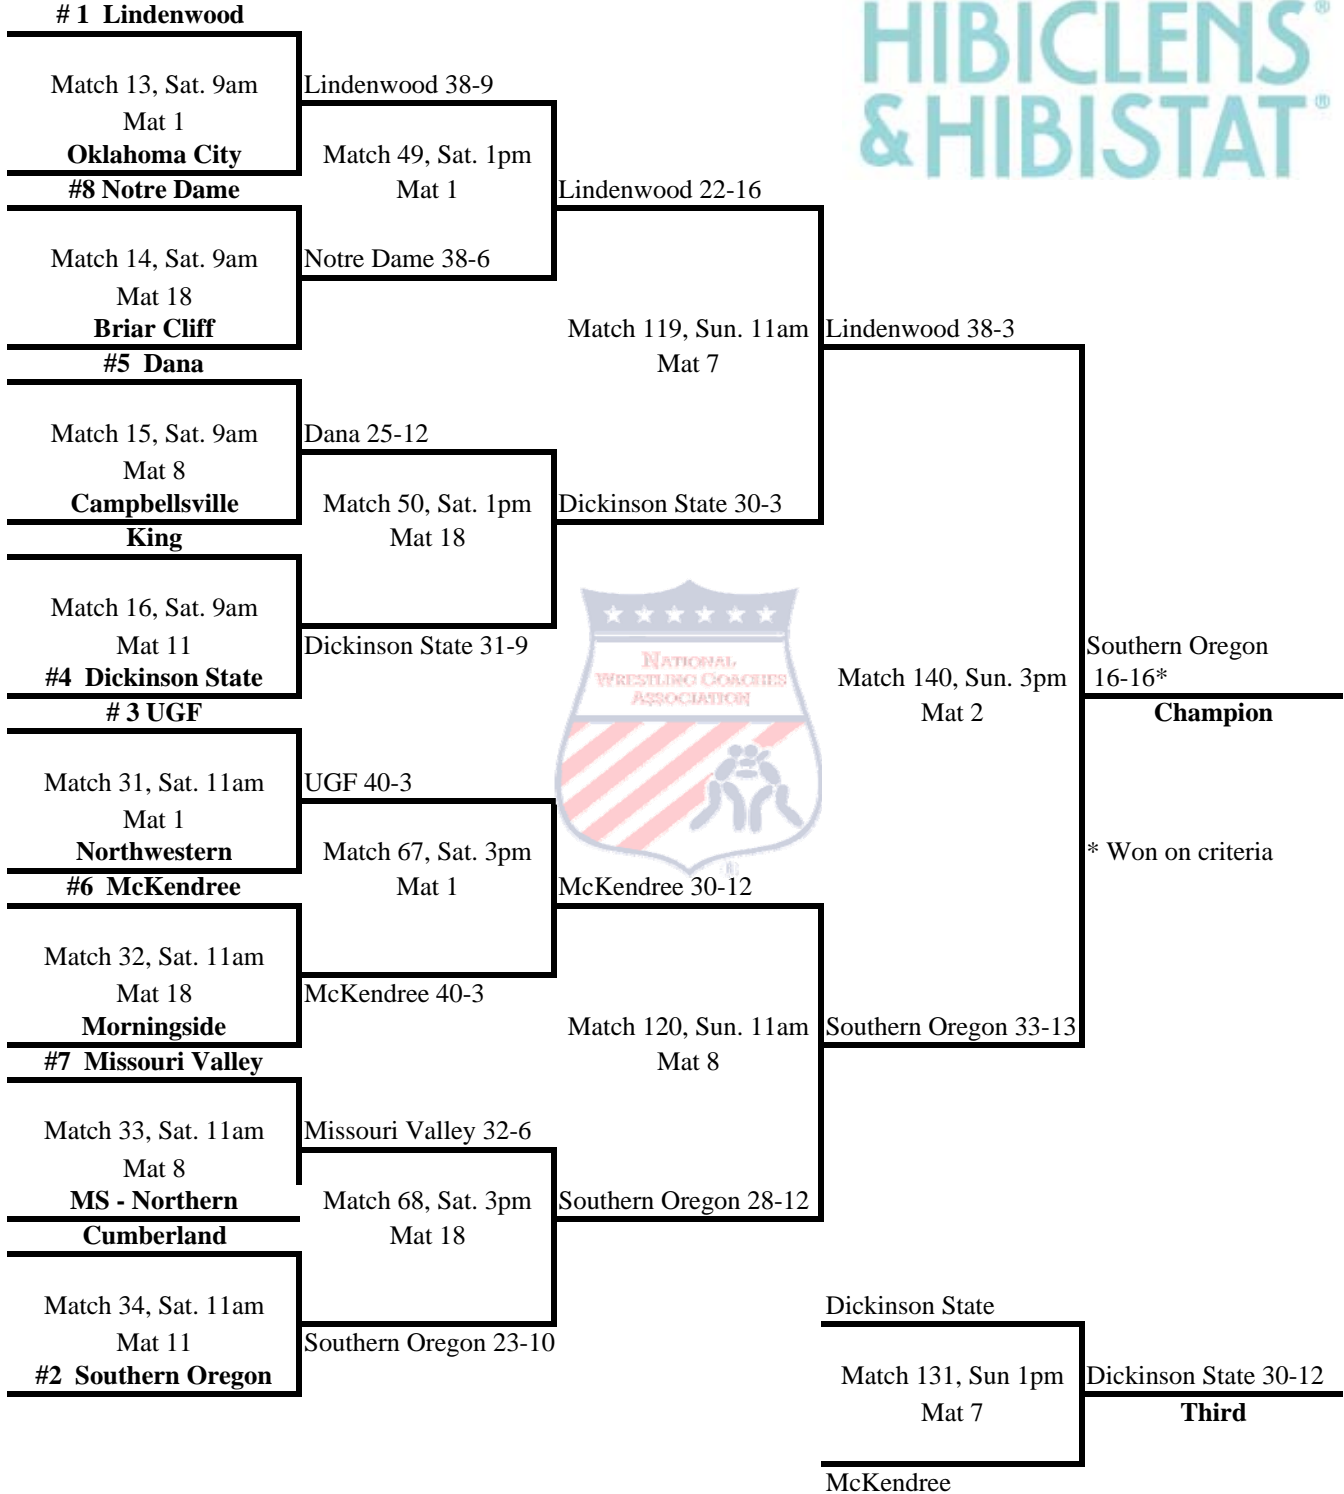

NWCA/Cliff Keen National Duals Presented by Hibiclens

Tournament Bracket NAIA - Championship

Preliminary

Quarter Finals

Semi-Finals

Championship

* Won on criteria