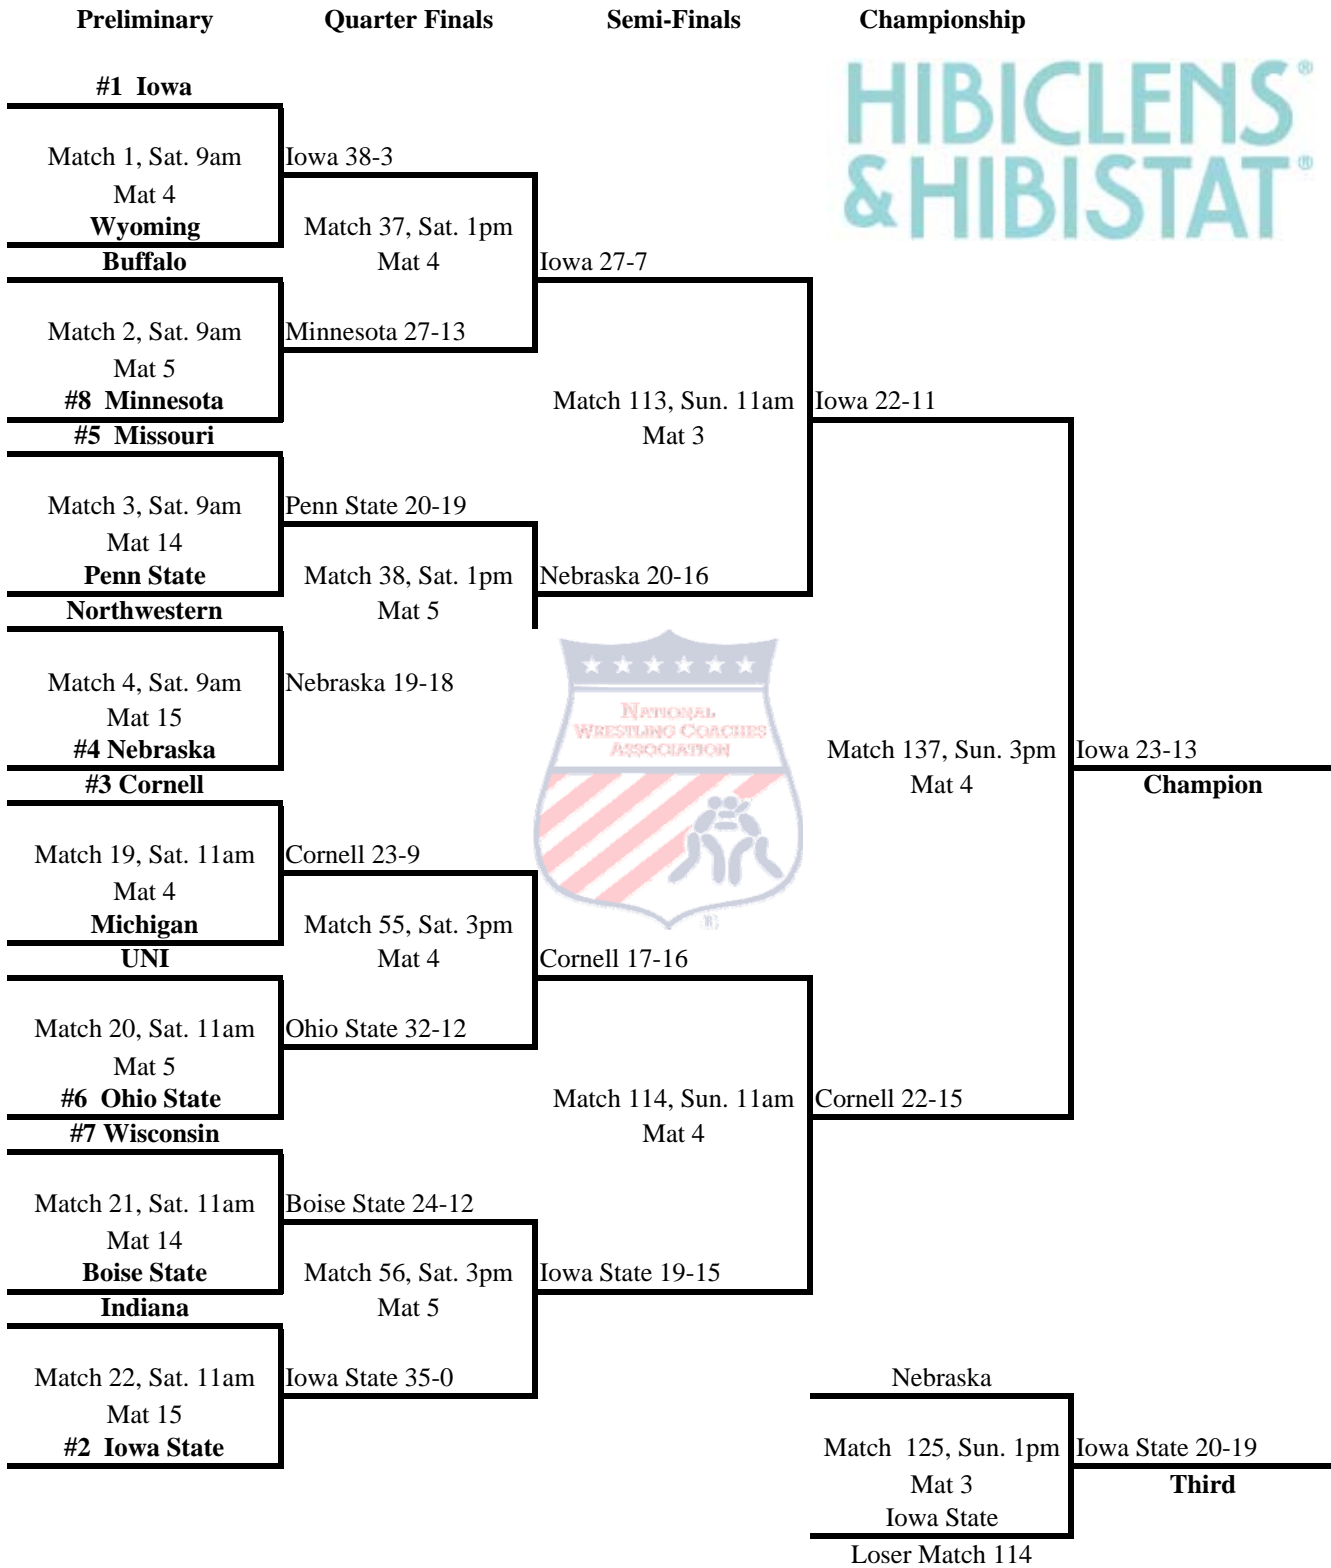

NWCA/Cliff Keen National Duals Presented by Hibiclens

Tournament Bracket Division I - Championship

Tournament Bracket Division I - Consolation

Preliminary Second Round Third Round Fifth Place

NWCA/Cliff Keen National Duals Presented by Hibiclens
Tournament Bracket
Division II - Championship