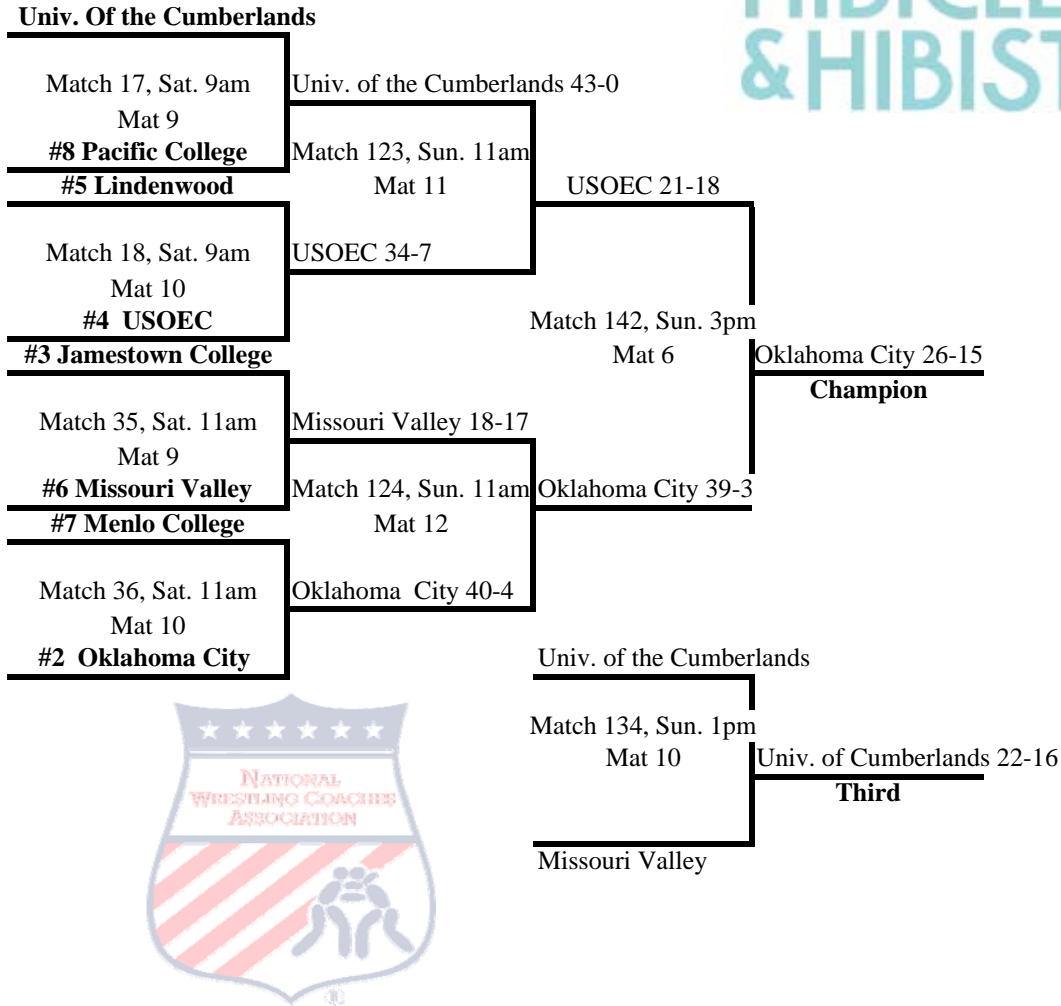

Preliminary

Fifth Place

**HIBICLENS[®]
& HIBISTAT[®]**

Neosho

Match 97, Sat. 7pm
Mat 1

Colby

Colby 32-15

Match 110, Sun. 9am
Mat 10

Harper

Harper 32-17

Seventh

Tournament Bracket
Women's- Championship

Preliminary

Semi-Finals

Championship

**NWCA/Cliff Keen National Duals Presented by Hibiclens
Tournament Bracket
Women's - Consolation**